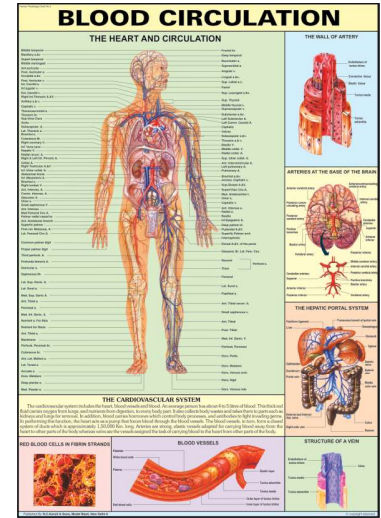

# DETAILED HUMAN PHYSIOLOGY CHARTS

Printed in original colours. Everything requisite for thorough understanding of Human Physiology in its broad out line included.  
Each Size 70 × 100 cm.

Rigid lamination on board with aluminium frame  
Printed on Synthetic paper and fitted with plastic rollers

- The Skeleton HP01S
- Human Muscles HP02S
- Blood Circulation HP03S
- Nervous System HP04S
- Digestive System HP05S
- Human Eye HP06S
- Human Ear HP07S
- Kidney, Skin & Excretory Organs HP08S
- The Respiratory System HP09S
- Human Heart HP10S
- Endocrine System HP11S
- Male Reproductive System HP12S
- Female Reproductive System HP13S
- Human Embryology HP14S
- Lymphatic System HP15S

- Human Brain HP16S
- Human Teeth HP17S
- Pregnancy & Birth HP18S
- Human Kidney HP19S
- Urinary Tract HP20S
- Human Skull HP21S
- Ear, Nose, Throat HP22S
- Liver, Gallbladder & Pancreas HP23S
- Human Lungs HP24S
- Joints of Human Body HP25S
- Immune System HP26S
- Human Skin HP27S
- Movable Joints HP28S
- Human Spinal Cord HP29S
- Menstrual Cycle HP30S
- Contraception HP31S
- Vertebral Column HP32S