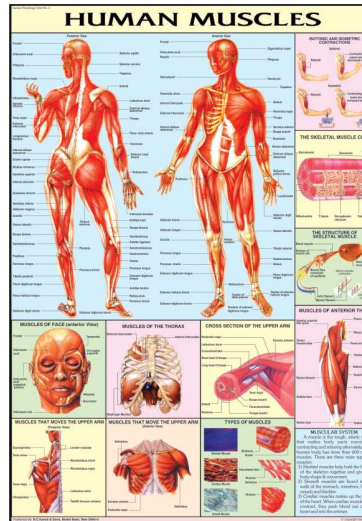

# DETAILED HUMAN PHYSIOLOGY CHARTS

Printed in original colours. Everything requisite for thorough understanding of Human Physiology in its broad out line included.  
Each Size 70 × 100 cm.

Rigid lamination on board with aluminium frame  
Printed on Synthetic paper and fitted with plastic rollers

- The Skeleton HP01S
- Human Muscles HP02S
- Blood Circulation HP03S
- Nervous System HP04S
- Digestive System HP05S
- Human Eye HP06S
- Human Ear HP07S
- Kidney, Skin & Excretory Organs HP08S
- The Respiratory System HP09S
- Human Heart HP10S
- Endocrine System HP11S
- Male Reproductive System HP12S
- Female Reproductive System HP13S
- Human Embryology HP14S
- Lymphatic System HP15S

- Human Brain HP16S
- Human Teeth HP17S
- Pregnancy & Birth HP18S
- Human Kidney HP19S
- Urinary Tract HP20S
- Human Skull HP21S
- Ear, Nose, Throat HP22S
- Liver, Gallbladder & Pancreas HP23S
- Human Lungs HP24S
- Joints of Human Body HP25S
- Immune System HP26S
- Human Skin HP27S
- Movable Joints HP28S
- Human Spinal Cord HP29S
- Menstrual Cycle HP30S
- Contraception HP31S
- Vertebral Column HP32S