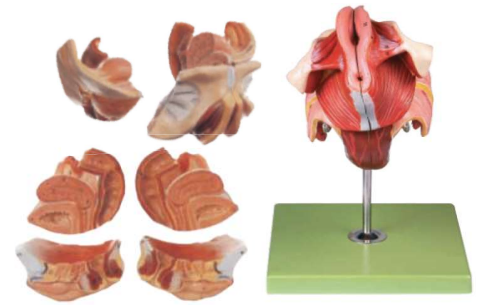

REPRODUCTIVE SYSTEM

GD/A15102

GD/A15102
Male Genital Organs

- Dissected in median and mounted on a stand.
- Shows the penis, prostate, bladder, seminal vesicle, spermatic cord & inguinal canal & base.
- Shows 72 positions.
- Made of Advanced PVC.

GD/A15105

GD/A15105
Female Genital Organs

- Dissected and mounted on a stand.
- Shows internal and external female genital organs.
- Shows 40 positions.
- Model consists of 4 parts.
- Made of Advanced PVC.

GD/F5M
Male Condom Model

- The model is designed for male condom skill training.
- The model is mounted on a Lucite stand.
- The anatomy is accurate and the shape is realistic.

ZX-1412

ZX-1412
Male Condom Training Model

- This median section models shows normal position of child before birth.
- Removable fetus.
- Made of PVC plastic.
- Size: 38 x 25 x 40 cm.

GD/A41003

GD/A41003 Ovary Model

- Consists of 8 parts, mounted on stand.
- Shows ovary, primary and secondary ovarian follicles, ovum, ovulation, corpus luteum, corpus albicans.
- It demonstrates the procedure of ovum's development.
- Shows 10 positions. • Made of Advanced PVC.