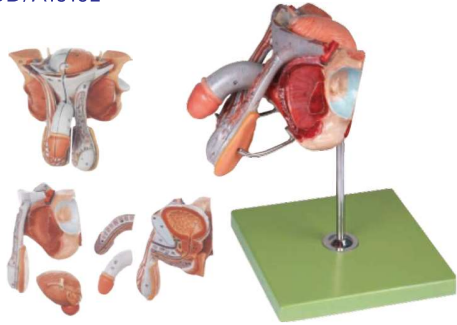

REPRODUCTIVE SYSTEM

GD/A15102

GD/A15102
Male Genital Organs

- Dissected in median and mounted on a stand.
- Shows the penis, prostate, bladder, seminal vesicle, spermatic cord & inguinal canal & base.
- Shows 72 positions.
- Made of Advanced PVC.

GD/A15105

GD/A15105
Female Genital Organs

- Dissected and mounted on a stand.
- Shows internal and external female genital organs.
- Shows 40 positions.
- Model consists of 4 parts.
- Made of Advanced PVC.

GD/F5M
Male Condom Model

- The model is designed for male condom skill training.
- The model is mounted on a Lucite stand.
- The anatomy is accurate and the shape is realistic.

ZX-1412

ZX-1412
Male Condom Training Model

- This median section models shows normal position of child before birth.
- Removable fetus.
- Made of PVC plastic.
- Size: 38 x 25 x 40 cm.

GD/A41003

GD/A41003 Ovary Model

- Consists of 8 parts, mounted on stand.
- Shows ovary, primary and secondary ovarian follicles, ovum, ovulation, corpus luteum, corpus albicans.
- It demonstrates the procedure of ovum's development.
- Shows 10 positions. • Made of Advanced PVC.