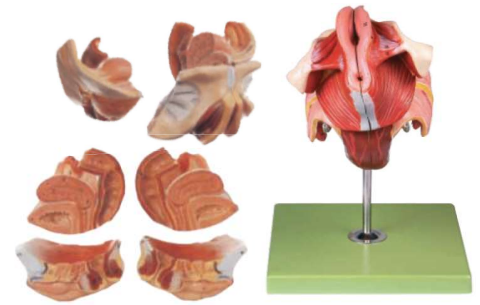

# REPRODUCTIVE SYSTEM

GD/A15102

GD/A15102  
Male Genital Organs

- Dissected in median and mounted on a stand.
- Shows the penis, prostate, bladder, seminal vesicle, spermatic cord & inguinal canal & base.
- Shows 72 positions.
- Made of Advanced PVC.

GD/A15105

GD/A15105  
Female Genital Organs

- Dissected and mounted on a stand.
- Shows internal and external female genital organs.
- Shows 40 positions.
- Model consists of 4 parts.
- Made of Advanced PVC.

GD/F5M  
Male Condom Model

- The model is designed for male condom skill training.
- The model is mounted on a Lucite stand.
- The anatomy is accurate and the shape is realistic.

ZX-1412

ZX-1412  
Male Condom Training Model

## GYNAE & OBSTETRIC MODELS

XC-332B

XC-332B Human Female Pelvis Section (4 parts)

- This median section models shows normal position of child before birth.
- Removable fetus.
- Made of PVC plastic.
- Size: 38 x 25 x 40 cm.