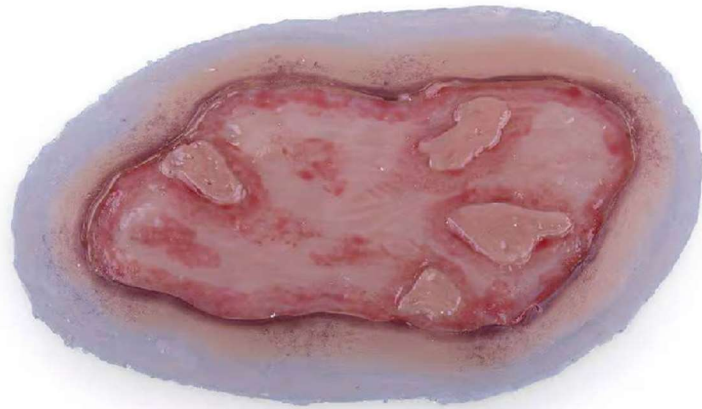

## Trauma Modules and Female Retro Fit Kit for the SimMan portfolio

Bring additional realism and enhanced detail to both trauma simulation and gender training with this new line of products developed by Simetri for the entire SimMan® platform line. The anatomically correct moulage products ensure learners' safe and diverse practice opportunities while adding more flexibility and usage options for the simulator.